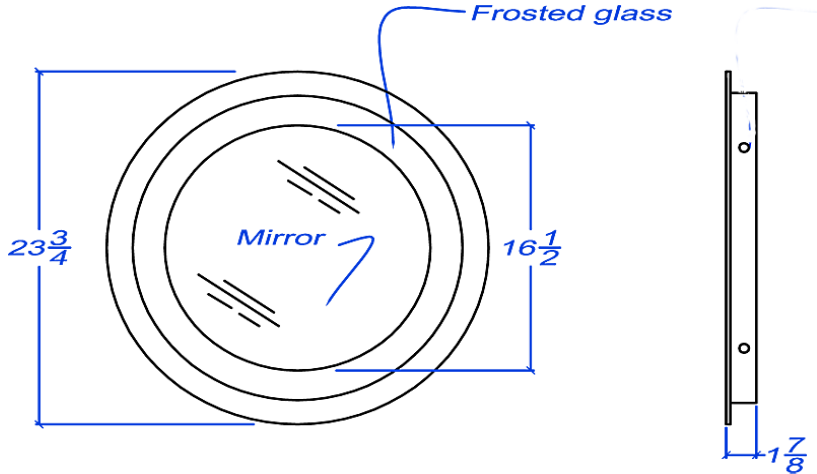

HASTINGS TILE & BATH

product name **Glow Round**

item #- **GLOW-M**

Product Specification

product name **Glow Square**

item #- **GLOW-SQ-M**

product name **Glow Large**

item #- **GLOW-LG-M**