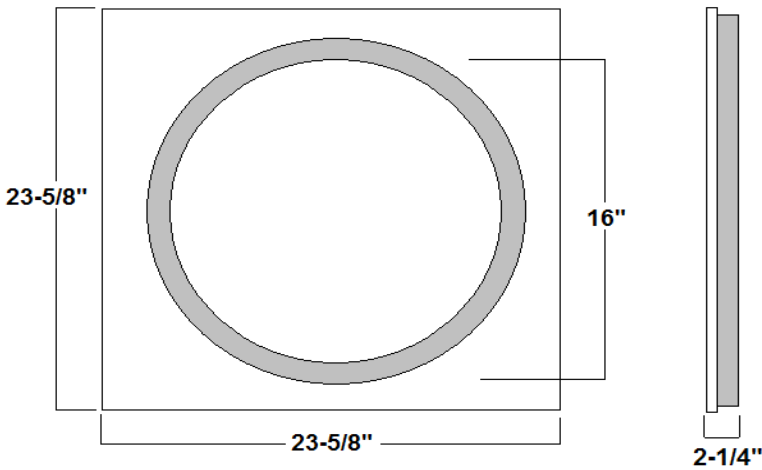

HASTINGS TILE & BATH

product name **Glow Round**

item #- **GLOW-M**

Product Specification

product name **Glow Square**

item #- **GLOW-SQ-M**

product name **Glow Large**

item #- **GLOW-LG-M**