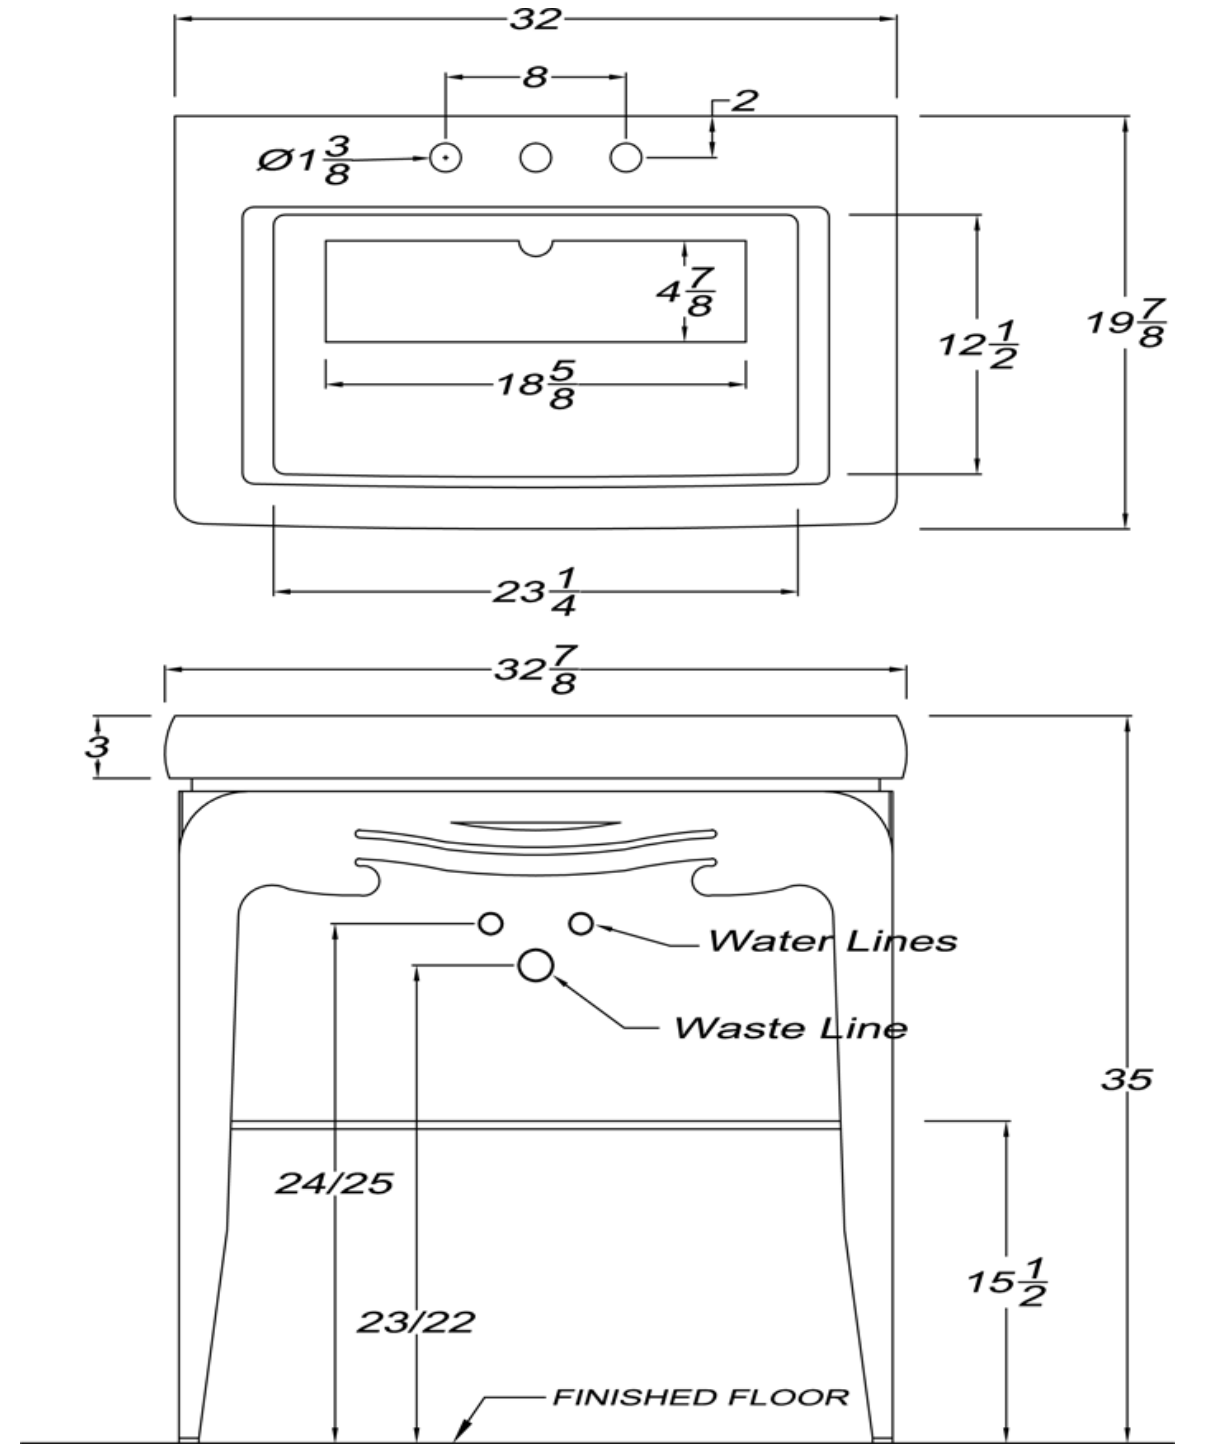

product name	Canal Consoles
--------------	-----------------------

item #-	CANAL-B-??
	CANAL-LS-??

??= colors

Product Specification

30 Commercial Street Freeport, New York 11520
 Customer Service- 800-351-0038